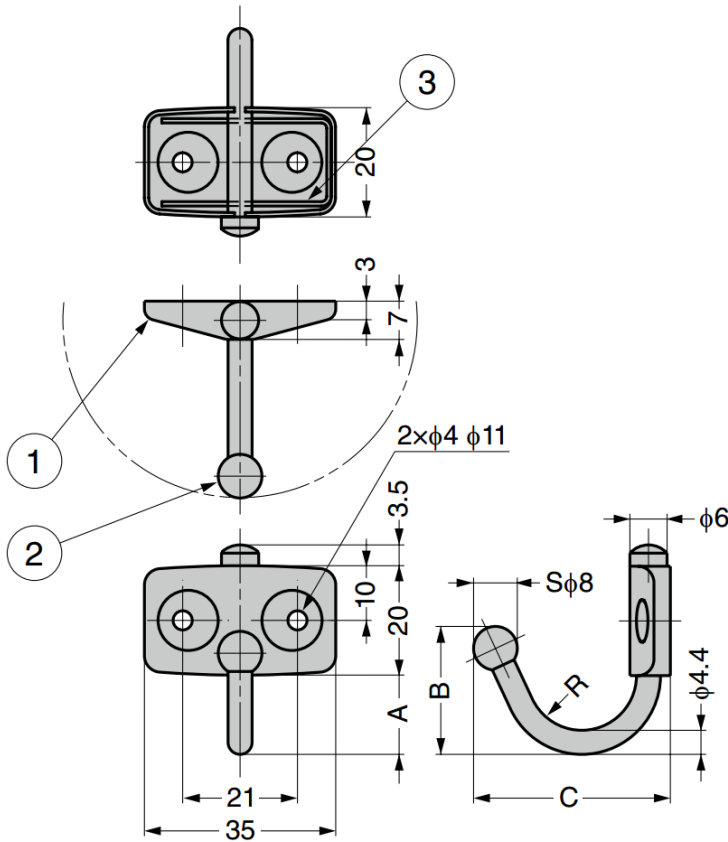

### Features

- Swivels 180°, friction prevents unintentional swinging
- Rounded tip provides safety

### Parts Included

- Countersunk head wood screw 3.5×20 (SUS)

No.	Part Name	Material	Finish
①	Mounting Plate	Stainless Steel (SUS304)	Polished
②	Hook		
③	Spring	Stainless Steel (SUS304WPB)	Plain

Part No.	Type	A	B	C	R	Load Capacity	
GTK-30	Without Friction	14.5	23.4	36	10	118 N	12 kg
GTK-45		19.4	28.4	44.3	15	90 N	9 kg
GTK-30F	With Friction	14.5	23.4	36	10	118 N	12 kg
GTK-45F		19.5	28.4	44.3	15	90 N	9 kg