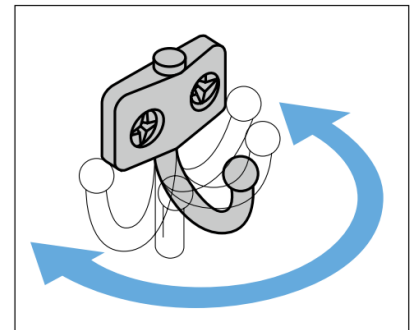

### Features

- Swivels 180°, friction prevents unintentional swinging
- Rounded tip provides safety

### Parts Included

- Countersunk head wood screw 3.5×20 (SUS)

No.	Part Name	Material	Finish
①	Mounting Plate	Stainless Steel (SUS304)	Polished
②	Hook		
③	Spring	Stainless Steel (SUS304WPB)	Plain

Part No.	Type	A	B	C	R	Load Capacity	
GTK-30	Without Friction	14.5	23.4	36	10	118 N	12 kg
GTK-45		19.4	28.4	44.3	15	90 N	9 kg
GTK-30F	With Friction	14.5	23.4	36	10	118 N	12 kg
GTK-45F		19.5	28.4	44.3	15	90 N	9 kg